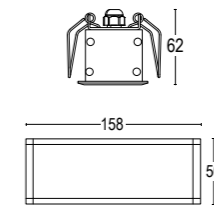

GH1991

GH2004

2,3W / 10,5W LED 3000K / 4000K
243lm - 1090lm
12° / 34° / 48° / ellipsoidal / asymmetrical
max 700mA / 24V DC
alimentatore remoto SELV non incluso
remote SELV led driver not included

GH1992