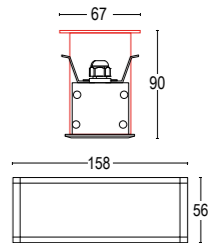

Edge R 3L Spring

Edge R 3L

Edge R 5L Spring

Edge R 5L

1,1W / 6,3W LED 3000K / 4000K
121lm - 654lm
12° / 34° / 48° / ellipsoidal / asymmetrical
max 700mA / 24V DC
alimentatore remoto SELV non incluso
remote SELV led driver not included

GH1991

GH2004

2,3W / 10,5W LED 3000K / 4000K
243lm - 1090lm
12° / 34° / 48° / ellipsoidal / asymmetrical
max 700mA / 24V DC
alimentatore remoto SELV non incluso
remote SELV led driver not included

GH1992

GH2005

ACCESSORI ACCESSORIES

AC184.0700020SN-20
Alimentatore IP20 700mA 20W
LED driver IP20 700mA 20W

AC184.0024016SN-20
Alimentatore IP20 24V DC 16W
LED driver IP20 24V DC 16W

AC042.0024020SD-20
Alimentatore IP20 24V DC 20W DALI
LED driver IP20 24V DC 20W DALI

AC084.0700014FN-67
Alimentatore IP67 700mA 14W
LED driver IP67 700mA 14W

AC146.0024014FN-67
Alimentatore IP67 24V DC 14W
LED driver IP67 24V DC 14W

AC114.0024024FD-67
Alimentatore IP67 24V DC 24W DALI
LED driver IP67 24V DC 24W DALI

AC113.002401FD-67
Alimentatore IP67 24V DC 201W DALI
LED driver IP67 24V DC 201W DALI

AC544
Controcassa in acciaio
Inox rough-in housing

ACCESSORI ACCESSORIES

AC184.0700020SN-20
Alimentatore IP20 700mA 20W
LED driver IP20 700mA 20W

AC052.0024016SD-20
Alimentatore IP20 24V DC 16W DALI
LED driver IP20 24V DC 16W DALI

AC191.0024035SN-20
Alimentatore IP20 24V DC 35W
LED driver IP20 24V DC 35W

AC042.0024020SD-20
Alimentatore IP20 24V DC 20W DALI
LED driver IP20 24V DC 20W DALI

AC084.0700014FN-67
Alimentatore IP67 700mA 14W
LED driver IP67 700mA 14W

AC146.0024014FN-67
Alimentatore IP67 24V DC 14W
LED driver IP67 24V DC 14W

AC088.0024040FN-67
Alimentatore IP67 24V DC 40W
LED driver IP67 24V DC 40W

AC114.0024024FD-67
Alimentatore IP67 24V DC 24W DALI
LED driver IP67 24V DC 24W DALI