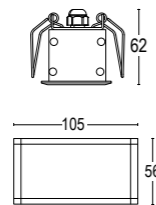

GH1991

GH2004

2,3W / 10,5W LED 3000K / 4000K
243lm - 1090lm
12° / 34° / 48° / ellipsoidal / asymmetrical
max 700mA / 24V DC
alimentatore remoto SELV non incluso
remote SELV led driver not included

GH1992