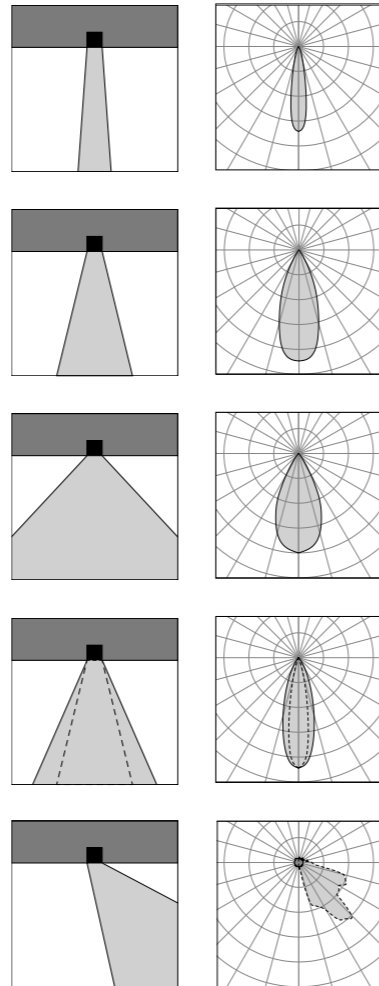

Vai alla scheda tecnica
Go to specification sheet