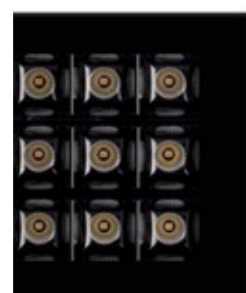

Series of linear fixtures to be recessed in the ceiling with very low recess depth characterized by high level of visual comfort. Available in various lengths. Designed for lighting of exterior and interior application thanks to the wide availability of optics and powers. The body and diffuser closure caps are constructed of high oxidation resistant aluminum alloy which is subjected to nano-bonderite treatment and finished with texturized polyester powder paint, making the product resistant to atmospheric agents and UV rays, guaranteeing maximum protection over the years. Silicone gaskets ensure maximum sealing in all operating and temperature conditions. The ultra transparent tempered soda lime glass diffuser ensures maximum light transmittance and is finished with a silkscreen border. The product, thanks to the spring system with harmonic steel, can be easily installed in any kind of false ceiling or suspended ceiling.

Edge SQ Dark

Edge SQ Dark

MaxiEdge SQ Dark

Vai alla scheda tecnica
Go to specification sheet

Edge SQ Dark Trimless

Edge SQ Dark Frame

Bianco opaco 01

Nero opaco 02