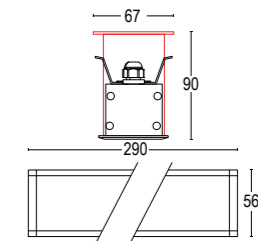

21W / 6,3W LED 3000K / 4000K
1964lm - 2180lm
12° / 34° / 48° / ellipsoidale / asimmetrica
max 700mA
alimentatore remoto SELV non incluso
remote SELV led driver not included

GH2008