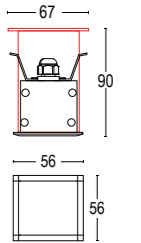

GH2003

ACCESSORI ACCESSORIES

AC184.0700020SN-20
Alimentatore IP20 700mA 20W
LED driver IP20 700mA 20W

AC184.0024016SN-20
Alimentatore IP20 24V DC 16W
LED driver IP20 24V DC 16W

AC042.0024020SD-20
Alimentatore IP20 24V DC 20W DALI
LED driver IP20 24V DC 20W DALI

AC084.0700014FN-67
Alimentatore IP67 700mA 14W
LED driver IP67 700mA 14W

AC146.0024014FN-67
Alimentatore IP67 24V DC 14W
LED driver IP67 24V DC 14W

AC114.0024024FD-67
Alimentatore IP67 24V DC 24W DALI
LED driver IP67 24V DC 24W DALI

AC113.0024201FD-67
Alimentatore IP67 24V DC 201W DALI
LED driver IP67 24V DC 201W DALI

AC543
Controcassa in acciaio
Inox rough-in housing