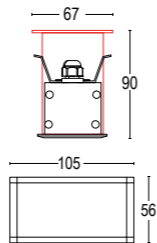

GH1991

GH2004

2,3W / 10,5W LED 3000K / 4000K
243lm - 1090lm
12° / 34° / 48° / ellipsoidal / asymmetrical
max 700mA / 24V DC
alimentatore remoto SELV non incluso
remote SELV led driver not included

GH1992