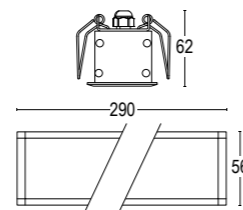

Edge R 10L Spring

Edge R 10L

21W / 6,3W LED 3000K / 4000K
1964lm - 2180lm
12° / 34° / 48° / ellipsoidale / asimmetrica
max 700mA
alimentatore remoto SELV non incluso
remote SELV led driver not included

GH1993