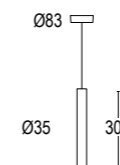

Stelo 00S 600

Stelo 00S 900

4W LED 3000K / 4000K
215lm - 475lm
25° / 47°
110-240V 50/60hz
alimentatore incluso *LED driver integral*
dimmerabile su richiesta *dimmmable upon request*

RETROFIT LED G9
110-240V 50/60hz
dimmerabile in base alla lampada installata
dimmmable according to the installed bulb

LL2321